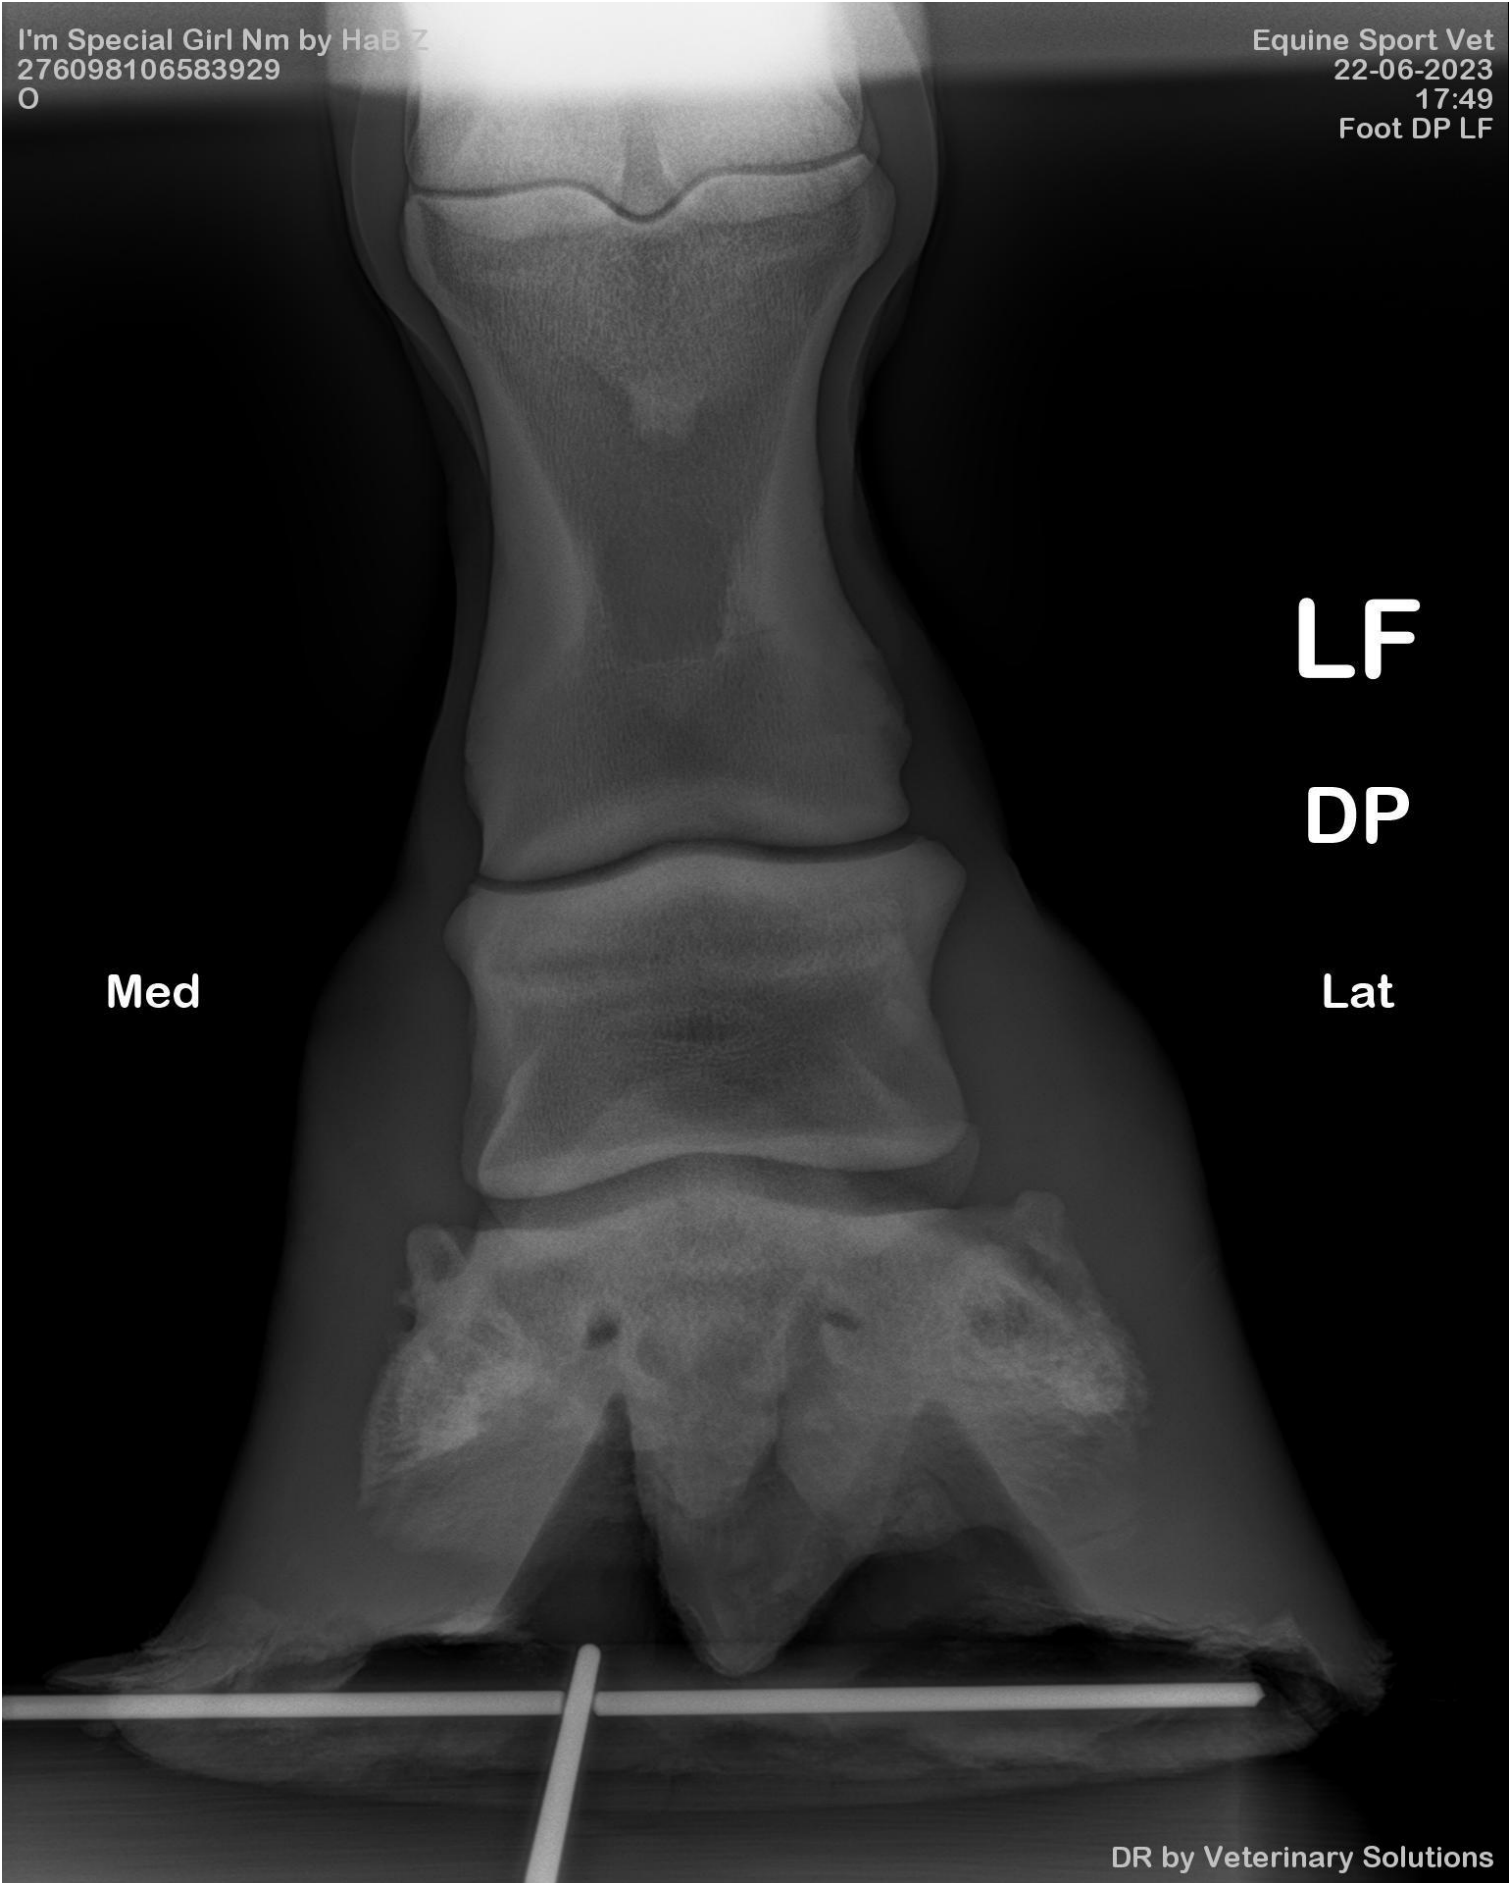

I'm Special Girl Nm by HaB Z
276098106583929
O

Equine Sport Vet
22-06-2023
17:49
Foot DP LF

LF

DP

Lat

Med

DR by Veterinary Solutions