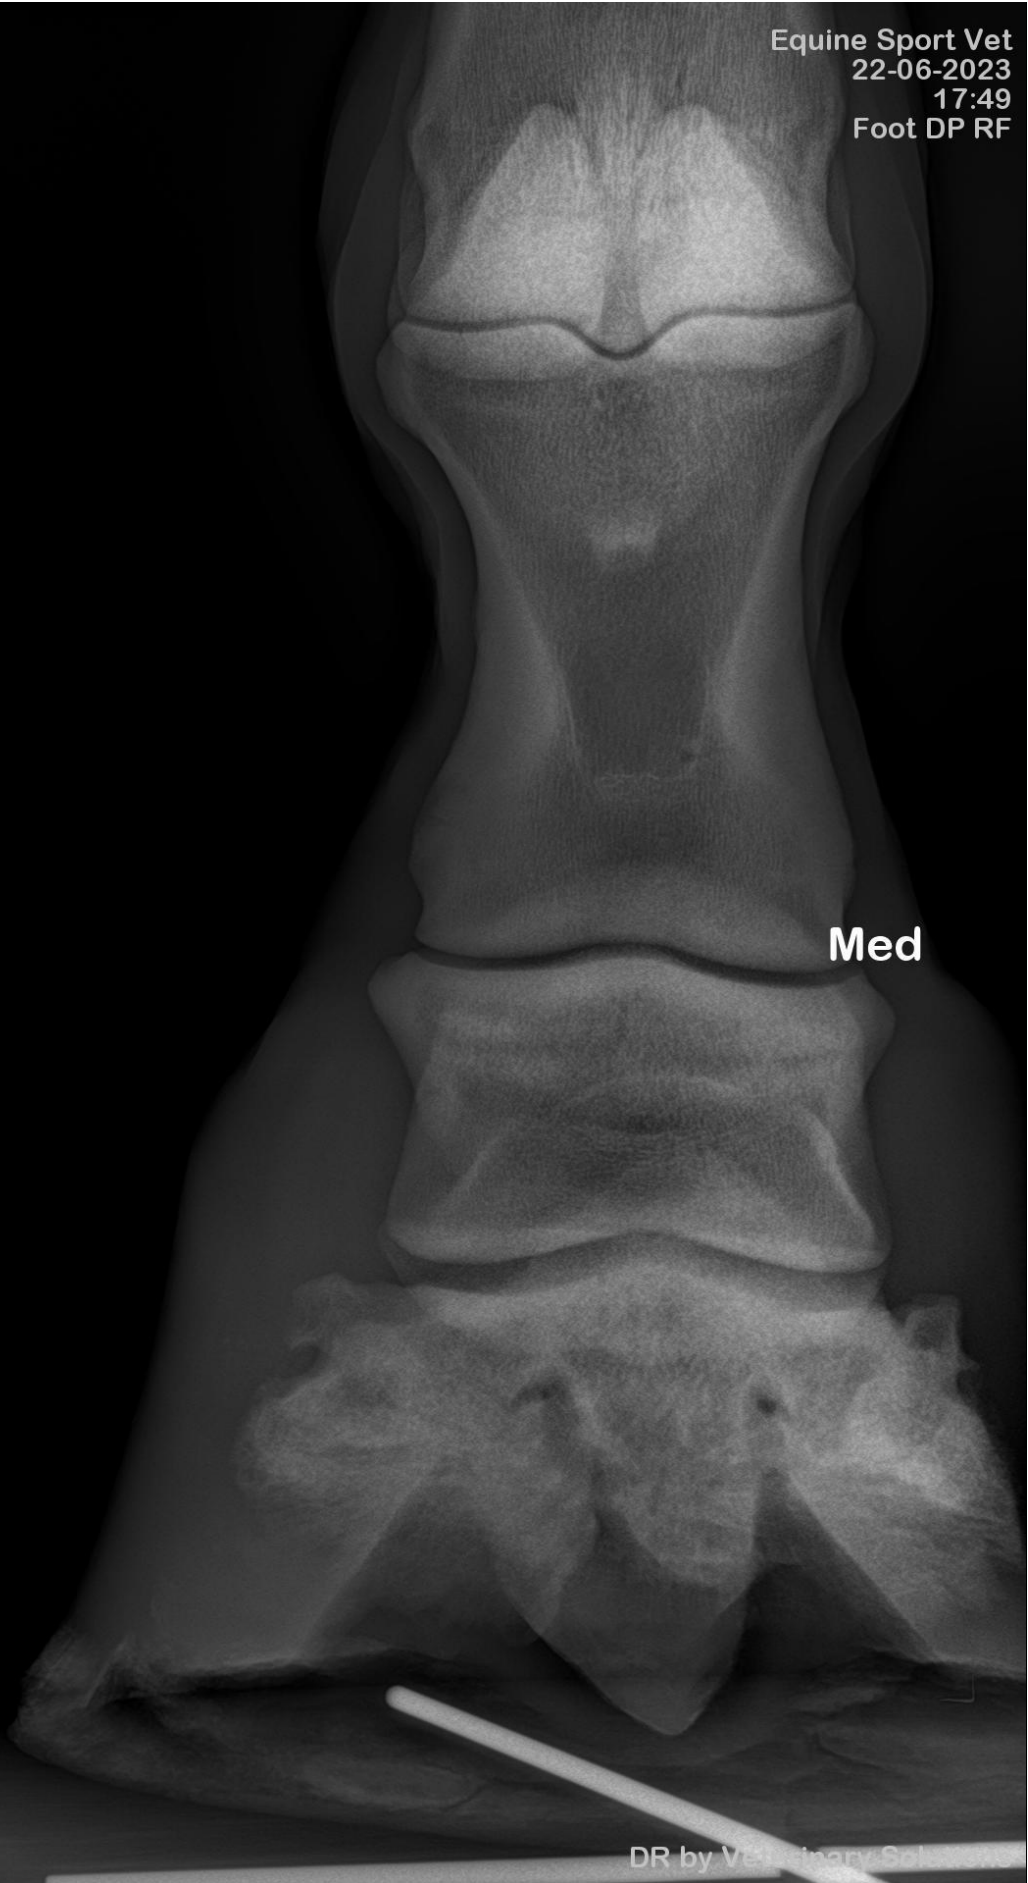

I'm Special Girl Nm by HaB Z
276098106583929
0

Equine Sport Vet
22-06-2023
17:49
Foot DP RF

RF

DP

Lat

Med

DR by Veterinary Solutions